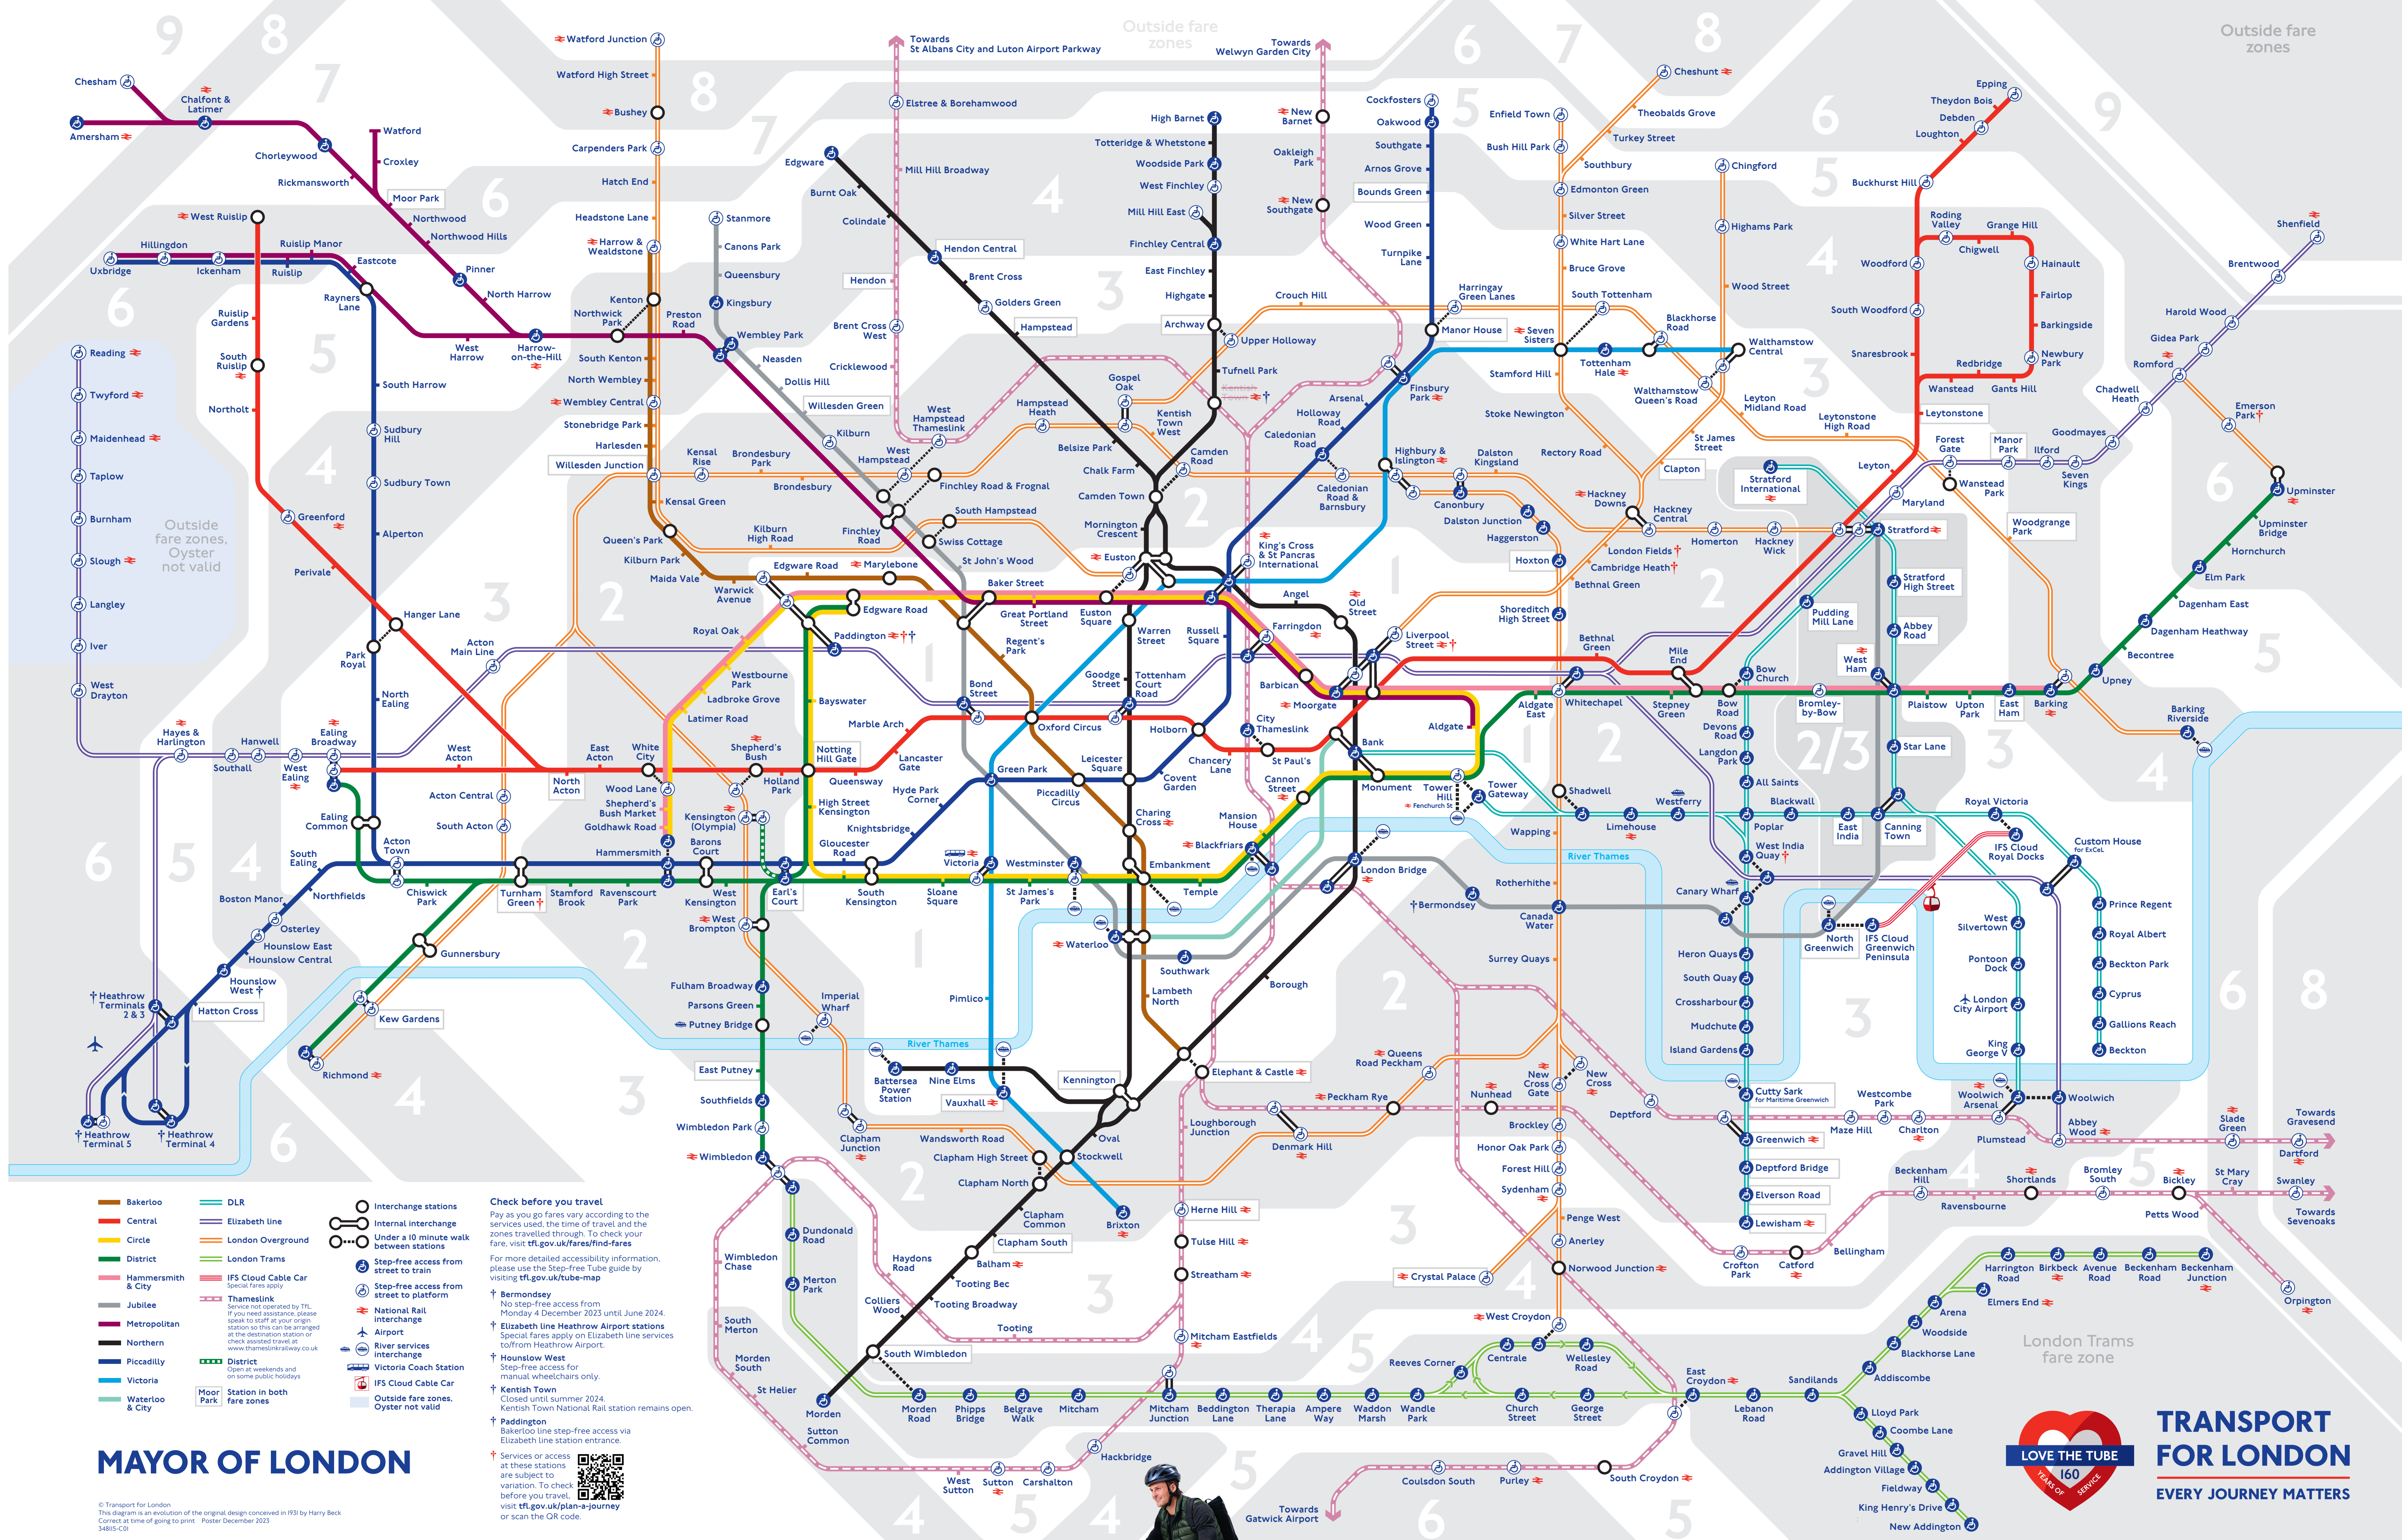

Tube map

Check your travel tfl.gov.uk/travel-tools

24 hour travel information **0343 222 1234***

Plan your journey **Download the TFL Go app**

MAYOR OF LONDON

**30 minute single rides for
£1.65 or £3.30 for e-bikes***

Download the Santander Cycles app to get started

*Extra charges apply for longer journeys. Terms and conditions apply.

TRANSPORT FOR LONDON
EVERY JOURNEY MATTERS

Santander and the flame logo are registered trademarks. MISC/MC0560